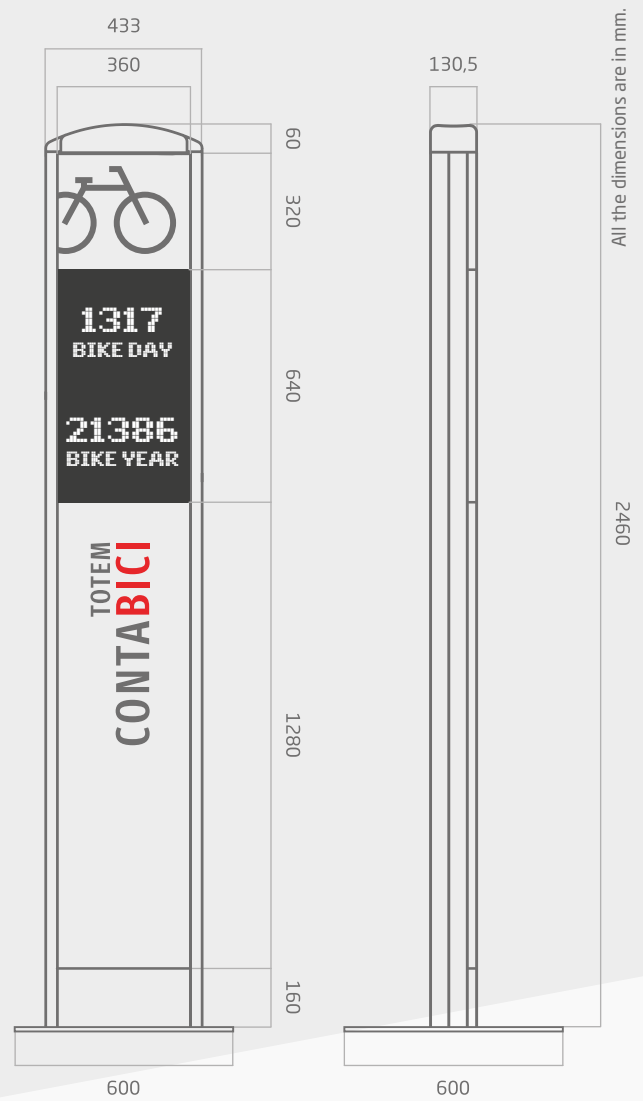

Data visualization is important but the eye should be pleased as well, for this specific reason our TOTEM comes in a resistant aluminum frame that is customizable to best fit the area it will be installed in or to better represent your municipality, to inspire a proud sense of ownership in your cyclists.

The beautiful display full color LED will be responsible for the clarity and appearance of the information displayed.

If the situation requires for a more discrete solution TOTEM can be delivered as a smaller display mounted directly to a pole.

Single sided TOTEM

64 x 128 pixel Graphic area
Full Color RGB 320 x 640mm, 5mm steps
2460 x 433 x 130,5 mm total dimensions

Double sided TOTEM

Double 64 x 32 pixel Graphic area
Full Color RGB 320 x 160mm on each side, 5mm steps
2460 x 433 x 261 mm total dimensions

Single sided or Double sided Display

64 x 64 pixel Graphic area
Full Color RGB 320 x 320mm, 5mm steps
620 x 694 x 90 mm total dimensions with frame

Via Ponticello, 17 - 35129 Padova (PD) - ITALY
+39 049 773055 +39 049 8074002
www.lasemaforica.com info@lasemaforica.com