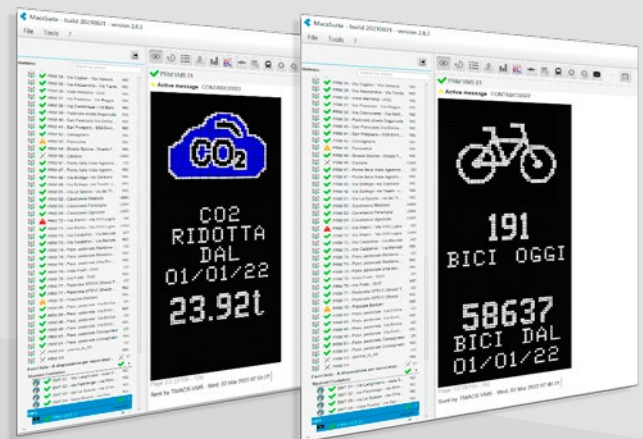

TOTEM bike counter

Make your citizens more aware of their participation in the fight against pollution, our TOTEM Bike Counter will display day and night the information collected from different traffic monitoring stations, combining multiple technologies for accurate results.

Data collected will be available remotely through the TMacs Platform, and displayed real-time after data validation to avoid showing non-reliable specifics.

The information that appears on the TOTEM could be various and different, from the number of bikes counted in the last day, last month, even year, the current date and time or even the amount of CO2 saved thanks to the cyclists of your city, promoting the fundamental concept of sustainable mobility.

Data visualization is important but the eye should be pleased as well, for this specific reason our TOTEM comes in a resistant aluminum frame that is customizable to best fit the area it will be installed in or to better represent your municipality, to inspire a proud sense of ownership in your cyclists.

La Semaforica's TOTEM is perfectly integrated in the TMacs Smart City environment, thanks to the TMacs platform in fact TOTEM can display data collected from all the different TMacs-compatible traffic monitoring stations, to allow a seamless and shared vision throughout the entire city and celebrate sustainability as a whole.